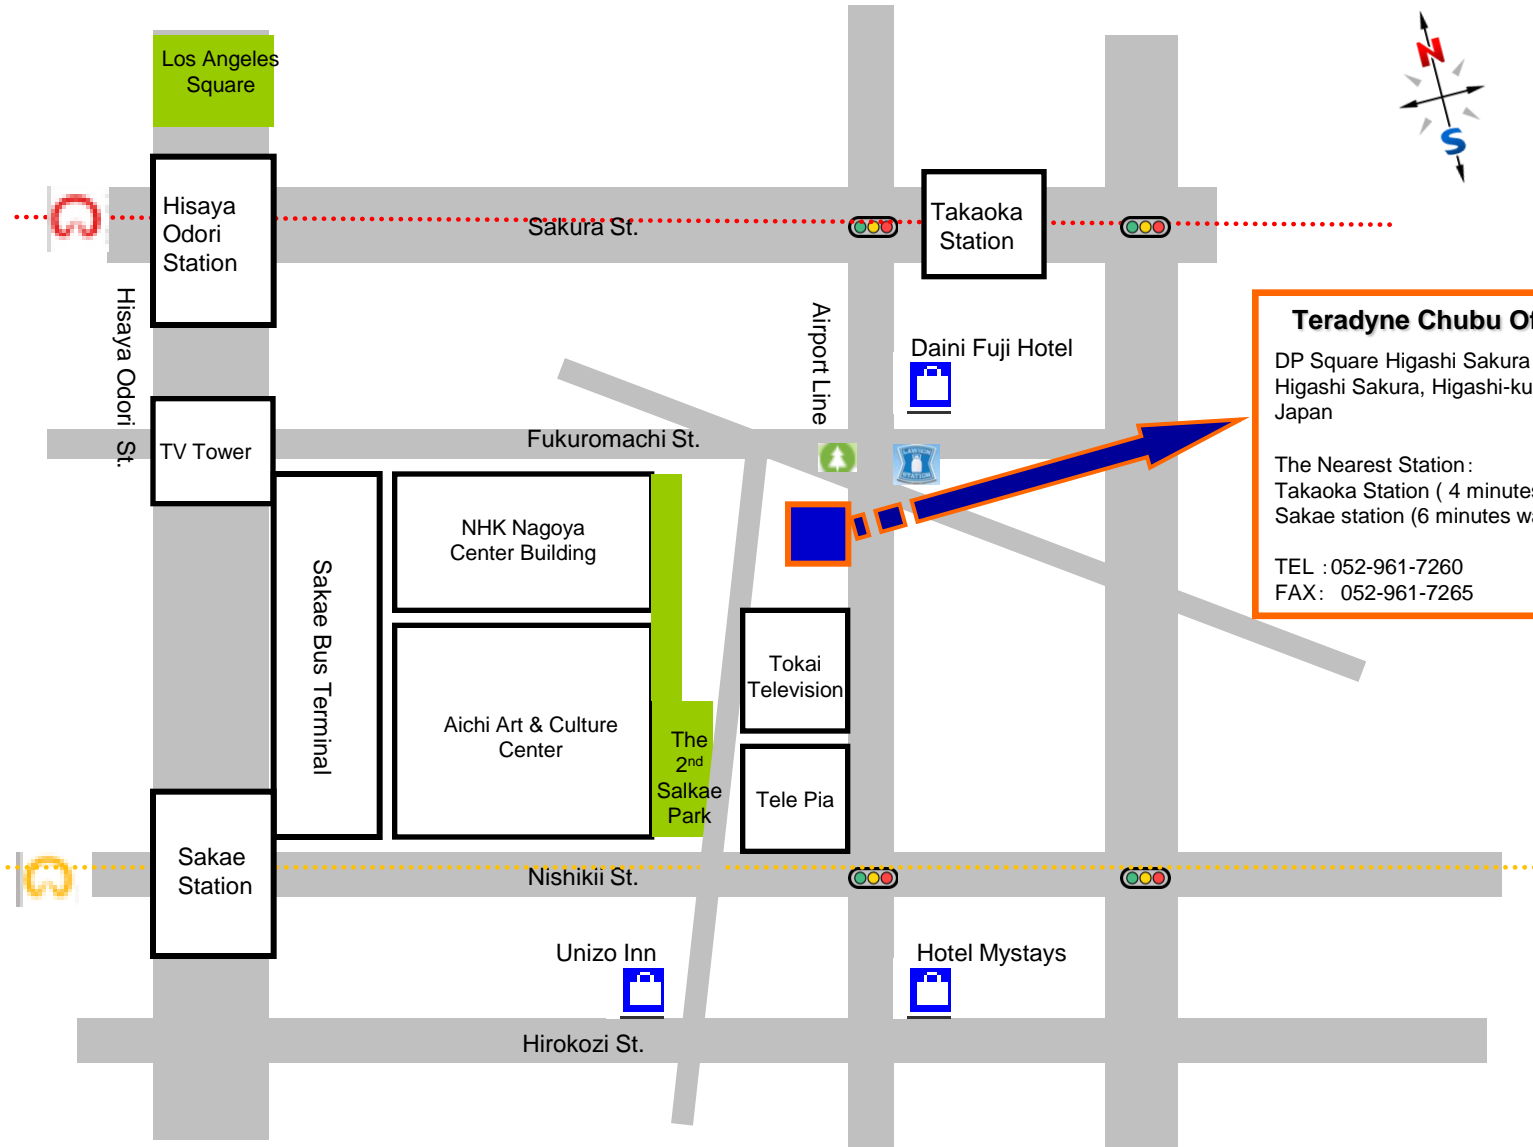

# Access Map: Chubu Office

**Teradyne Chubu Office**  
 DP Square Higashi Sakura 6<sup>th</sup> Floor, 1-14-11 ,  
 Higashi Sakura, Higashi-ku, Nagoya 461-0005  
 Japan

The Nearest Station :  
 Takaoka Station ( 4 minutes walk )  
 Sakae station (6 minutes walk)